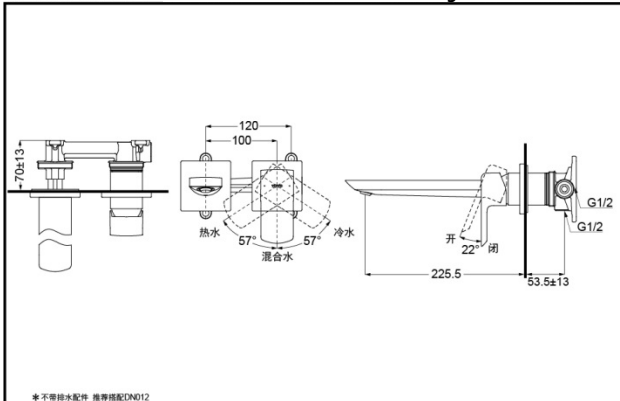

Reduce The
Water
Technology

SPECIFICS

Water Inlet Requirement :
0.05MPa(Dynamic
Pressure)~1.0MPa(Static
Pressure)

Water Efficiency : Grade1
Spout : Bubbler equipped

Others

Series : GR

TLG02310B Wall-Mounted Lavatory Faucet

* 不带排水配件 请单独配DN012

*TOTO(CHINA) CO.,LTD. All rights reserved.

TLG02311B Wall-Mounted Lavatory Faucet

* 不带排水配件 请单独配DN012

*TOTO(CHINA) CO.,LTD. All rights reserved.

TOTO(CHINA) CO.,LTD. www.toto.com.cn