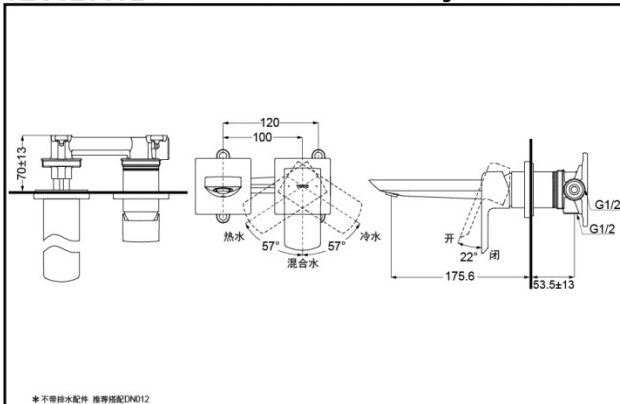

TOTO

Wall-Mounted Lavatory Faucet

TLG02310B
(W/O pop-up waste)

TLG02311B
(W/O pop-up waste)

TLG02310B
TLG02311B

FEATURES

- Elegant appearance.
- Beautiful curves reveal elegant taste.
- Easy installation and usage.
- Unique aerial technology , smooth and moderate flow presents more comfort experience and saves water as well.

Reduce The
Water
Technology

SPECIFICS

Water Inlet Requirement :
0.05MPa(Dynamic
Pressure)~1.0MPa(Static
Pressure)

Water Efficiency : Grade1
Spout : Bubbler equipped

Others

Series : GR

TLG02310B Wall-Mounted Lavatory Faucet

* 不带排水配件 请单独配DN012

*TOTO(CHINA) CO.,LTD. All rights reserved.

TLG02311B Wall-Mounted Lavatory Faucet

* 不带排水配件 请单独配DN012

*TOTO(CHINA) CO.,LTD. All rights reserved.

TOTO(CHINA) CO.,LTD. www.toto.com.cn